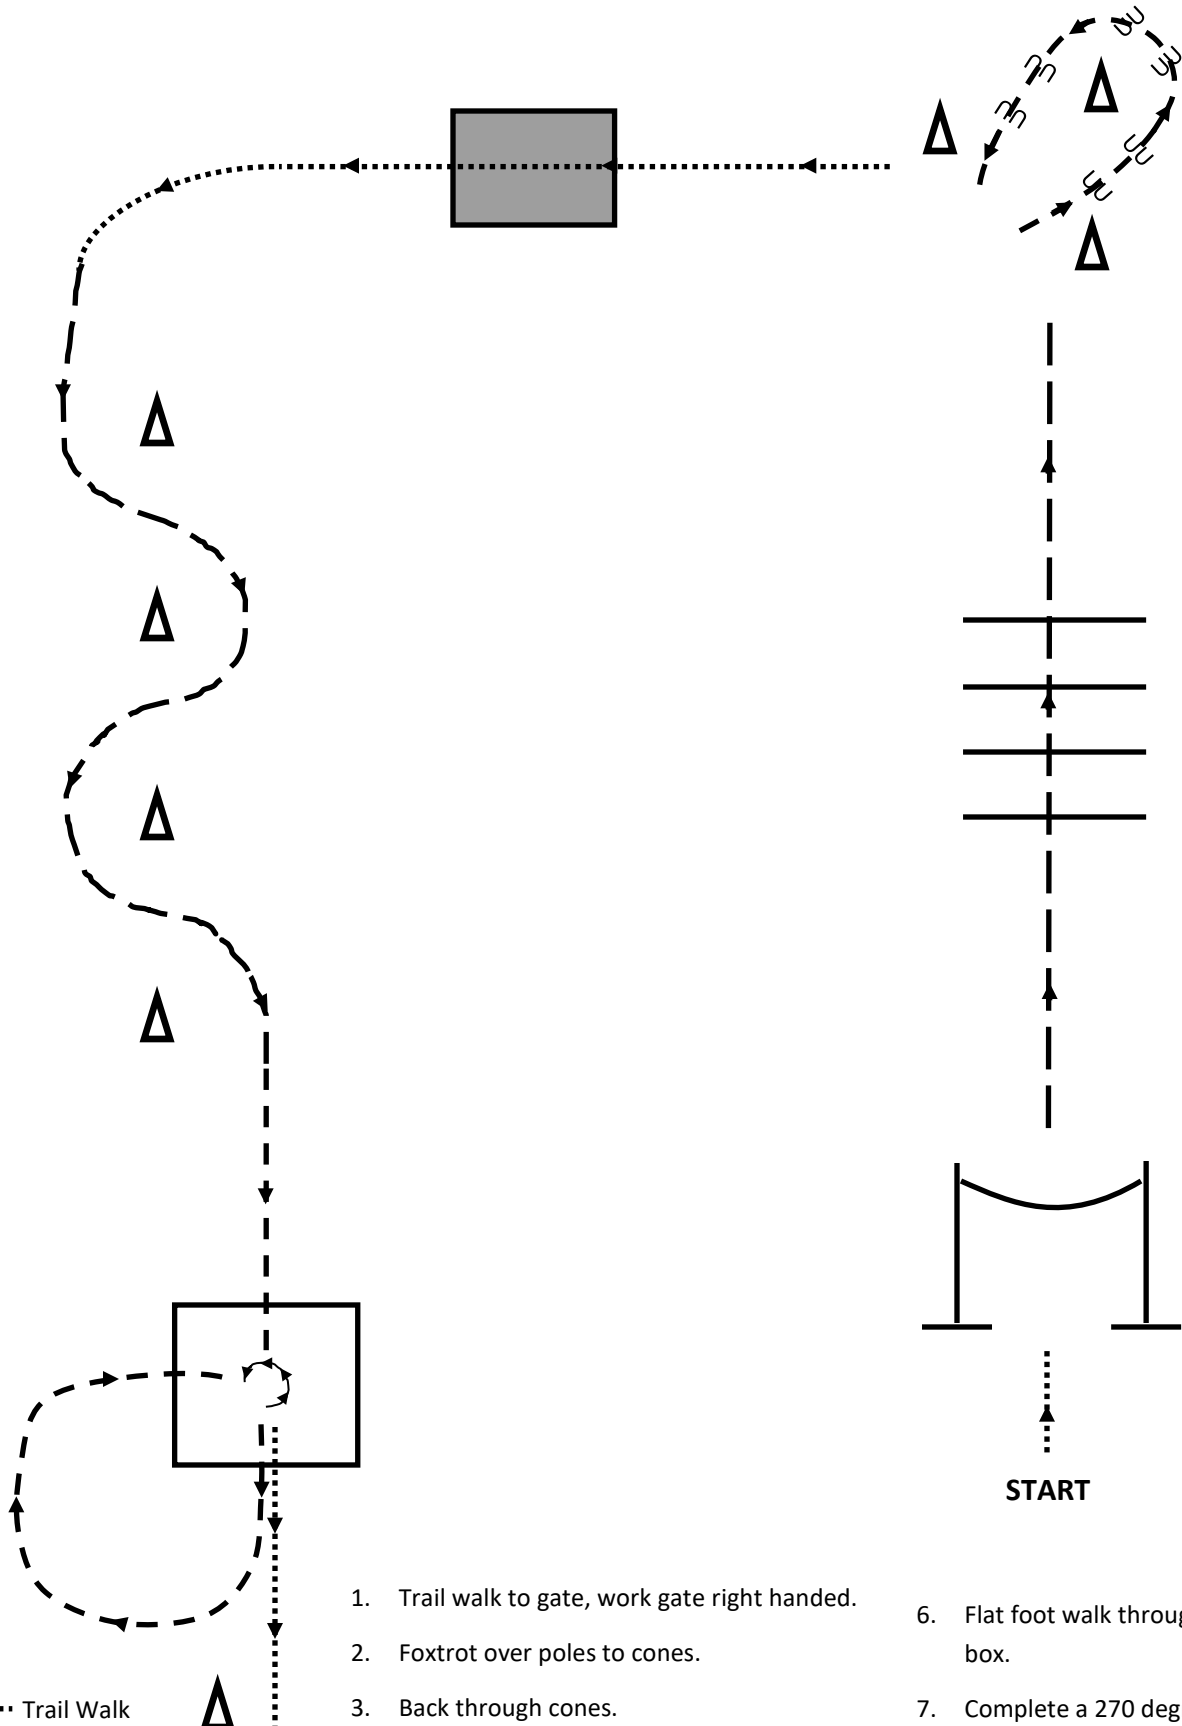

Regional Fox Trotting Horse Foundation 2024 Spring Kickoff Horse Show Trail Pattern

- Trail Walk
- - - - Flat Foot Walk
- - - - Foxtrot

1. Trail walk to gate, work gate right handed.
2. Foxtrot over poles to cones.
3. Back through cones.
4. Trail walk over bridge.
5. Foxtrot serpentine.
6. Flat foot walk through and back into box.
7. Complete a 270 degree turn to the left.
8. Trail walk out of box to cone.
9. Stop at cone. Exit.